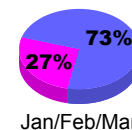

Membership Results
2009-2010

Membership
2008-2009

Month	Net Memb	Actual New	Actual Dropped	Gain/Loss of	Gain/Loss of
	Goal	Memb	Memb	Memb	Memb
Jul/Aug/Sep	105	337	-105	232	26
Oct/Nov/Dec	45	179	-62	117	196
Jan/Feb/Mar	95	265	-63	202	265
Totals	245	781	-230	551	487

Membership Results 2009-2010

Goal, New, Dropped, Gain/Loss

Comparison of Membership Gain/Loss

Current Year Compared to the Previous Year

Gender Comparison 2009-2010

Male

Female