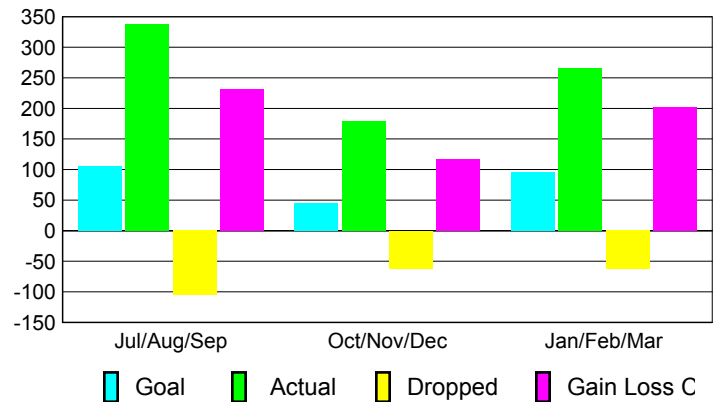

Membership Results 2009-2010

Goal, New, Dropped, Gain/Loss

Comparison of Membership Gain/Loss

Current Year Compared to the Previous Year