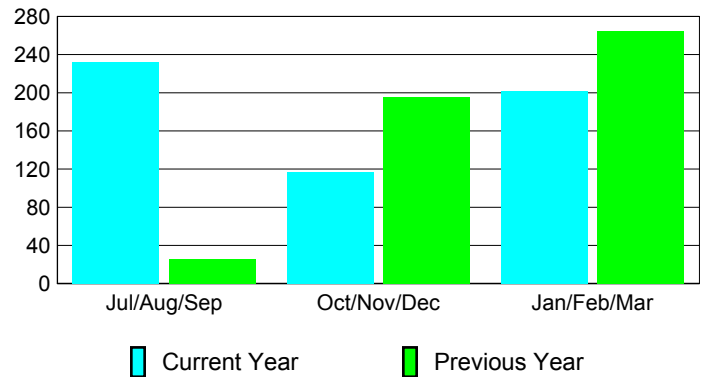

Membership Results
2009-2010

Membership
2008-2009

Month	Net Memb	Actual New	Actual Dropped	Gain/Loss of	Gain/Loss of
	Goal	Memb	Memb	Memb	Memb
Jul/Aug/Sep	105	337	-105	232	26
Oct/Nov/Dec	45	179	-62	117	196
Jan/Feb/Mar	95	265	-63	202	265
Totals	245	781	-230	551	487

Membership Results 2009-2010

Goal, New, Dropped, Gain/Loss

Comparison of Membership Gain/Loss

Current Year Compared to the Previous Year

Gender Comparison 2009-2010

Male

Female