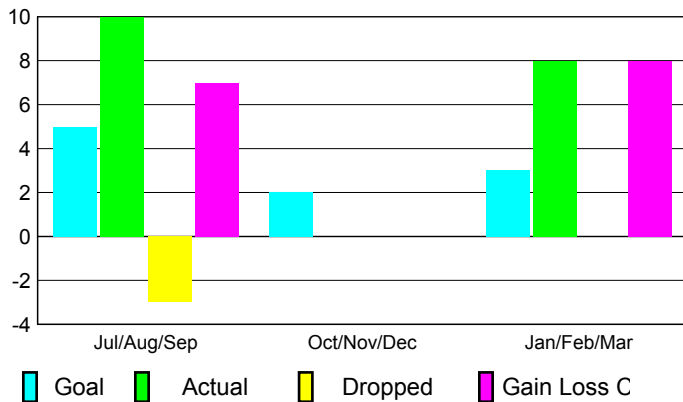

2009-2010 GMT Quarterly Report for District (or Undistricted) **District 325 A**

GMT: **SANGEETA JATIA**

Location: **NEPAL**

GMT CA: **6**

CLUBS

Club Results
2009-2010

Clubs
2008-2009

Month	New Club	Actual New	Actual Dropped	Gain/Loss of	Gain/Loss of
	Goal	Clubs	Clubs	Clubs	Clubs
Jul/Aug/Sep	5	10	-3	7	-2
Oct/Nov/Dec	2	0	0	0	5
Jan/Feb/Mar	3	8	0	8	4
Totals	10	18	-3	15	7

Club Results 2009-2010

Goal, New, Dropped, Gain/Loss

Comparison of Club Gain/Loss

Current Year Compared to the Previous Year

YTD Status Quo Clubs 2009-2010

Status Quo Clubs Compared to Status Quo Members

MEMBERSHIP