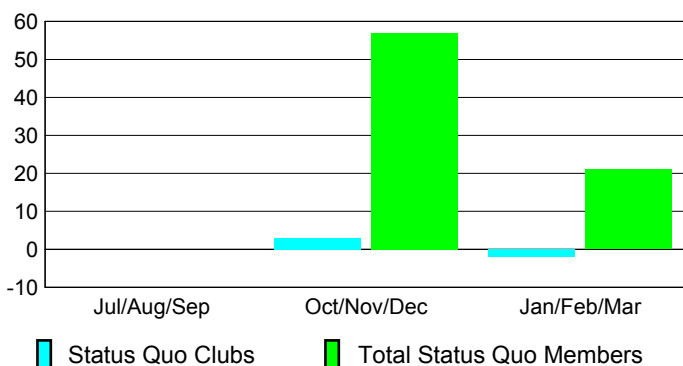

Club Results 2009-2010

Goal, New, Dropped, Gain/Loss

Comparison of Club Gain/Loss

Current Year Compared to the Previous Year

YTD Status Quo Clubs 2009-2010

Status Quo Clubs Compared to Status Quo Members

MEMBERSHIP

Membership Results
2009-2010

Membership
2008-2009

Month	Net Memb	Actual New	Actual Dropped	Gain/Loss of	Gain/Loss of
	Goal	Memb	Memb	Memb	Memb
Jul/Aug/Sep	105	337	-105	232	26
Oct/Nov/Dec	45	179	-62	117	196
Jan/Feb/Mar	95	265	-63	202	265
Totals	245	781	-230	551	487