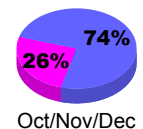

Membership Results
2009-2010

Membership
2008-2009

Month	Net Memb	Actual New	Actual Dropped	Gain/Loss of	Gain/Loss of
	Goal	Memb	Memb	Memb	Memb
Jul/Aug/Sep	105	337	-105	232	26
Oct/Nov/Dec	45	179	-62	117	196
Jan/Feb/Mar	95	265	-63	202	265
Totals	245	781	-230	551	487

Membership Results 2009-2010

Goal, New, Dropped, Gain/Loss

Comparison of Membership Gain/Loss

Current Year Compared to the Previous Year

Gender Comparison 2009-2010

Male

Female