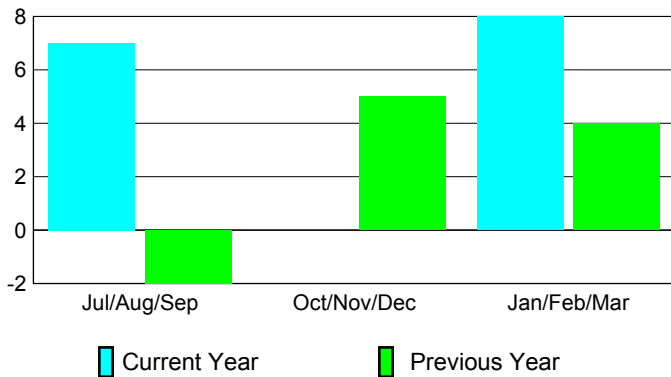

2009-2010 GMT Quarterly Report for District (or Undistricted) **District 325 A**

GMT: **SANGEETA JATIA**

Location: **NEPAL**

GMT CA: **6**

CLUBS

Club Results
2009-2010

Clubs
2008-2009

Month	New Club	Actual New	Actual Dropped	Gain/Loss of	Gain/Loss of
	Goal	Clubs	Clubs	Clubs	Clubs
Jul/Aug/Sep	5	10	-3	7	-2
Oct/Nov/Dec	2	0	0	0	5
Jan/Feb/Mar	3	8	0	8	4
Totals	10	18	-3	15	7

Club Results 2009-2010

Goal, New, Dropped, Gain/Loss

Comparison of Club Gain/Loss

Current Year Compared to the Previous Year

YTD Status Quo Clubs 2009-2010

Status Quo Clubs Compared to Status Quo Members

MEMBERSHIP